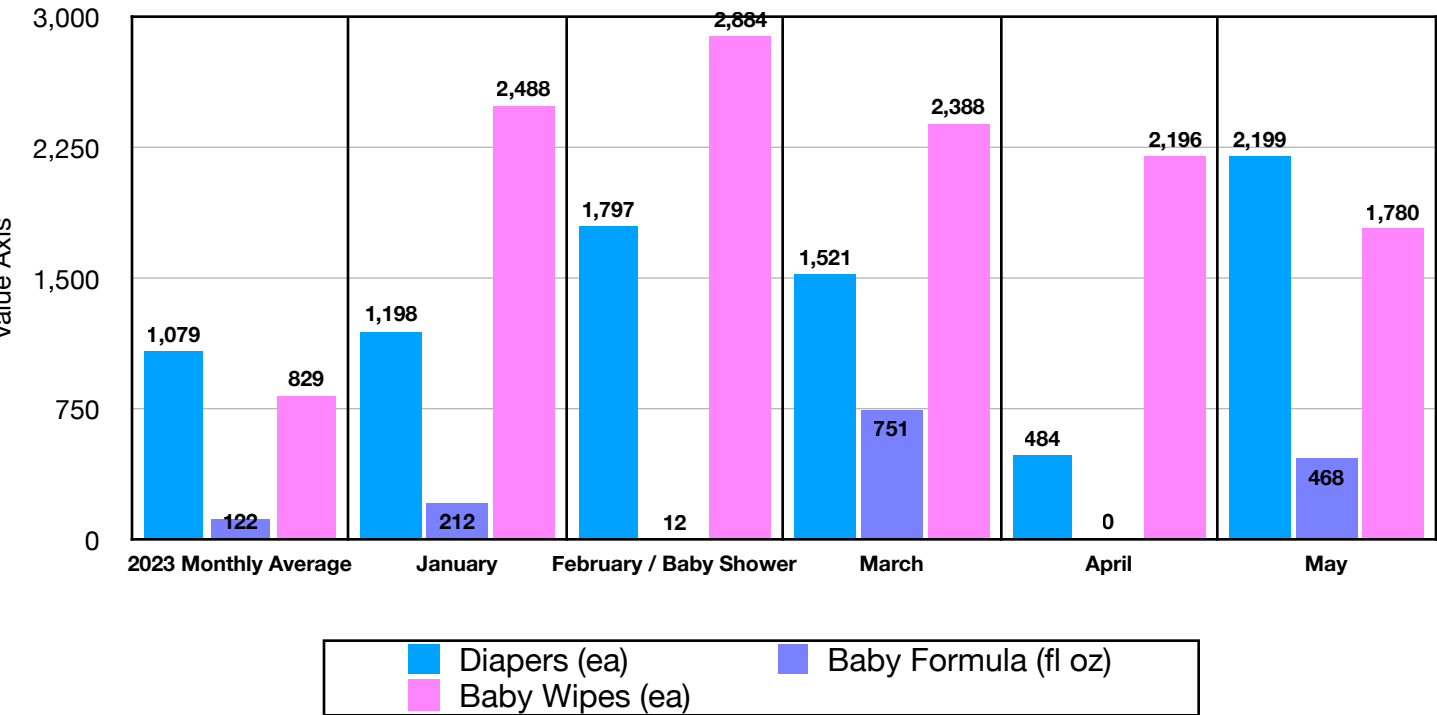

St. Ambrose for Life - 2024 Donations

2024

	Diapers (ea)	Baby Formula (fl oz)	Baby Wipes (ea)
2023 Monthly Average	1,079	122	829
January	1,198	212	2,488
February / Baby Shower	1,797	12	2,884
March	1,521	751	2,388
April	484	0	2,196
May	2,199	468	1,780
Totals	7,199	1,443	11,736